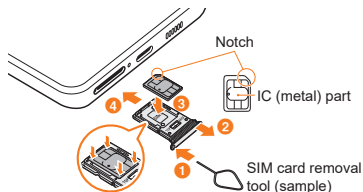

Galaxy A53 5G

SCG15

Quick Start Guide

"オンラインマニュアル (Online Manual)" (Japanese)

For detailed descriptions on various functions, scan the QR code on the right or use the "オンラインマニュアル (Online Manual)" (Japanese) on your product with the following operations.

On the home screen, flick up → [Galaxy]
→ [取扱説明書 (Online Manual)]

やめましょう、
歩きスマホ。

あぶない！
電池への衝撃

キケン！
水ぬれ充電

June 2022, 1st Edition

Imported by: SAMSUNG ELECTRONICS JAPAN Co., Ltd.

List of Packaged Items

- Main unit
- SIM card removal tool (sample)
- クイックスタートガイド (Quick Start Guide) (Japanese)
- ご利用にあたっての注意事項 (Notes on Usage) (Japanese)

memo

- Please use specified charging equipment (sold separately).
- The battery is built into the product.
- Illustrations used in this manual are just images for explanations. They may be different from the actual ones.

Attaching the SIM Card