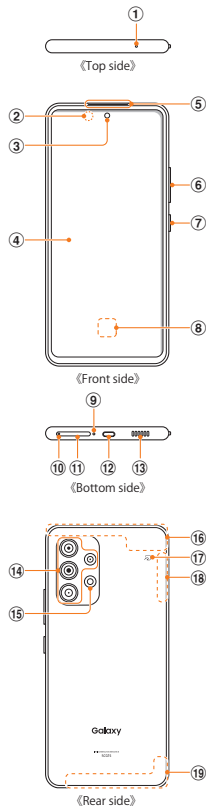

Attaching the SIM Card

Turning the Power On

- 1 Press and hold  (Side key) for over 2 seconds

- 2 Swipe the screen up and down, left and right to unlock the screen

memo

- When the product is turned on for the first time, the initial setting screen appears.
- If you have set a screen unlock method, unlock the screen using the method you have set.
- Press and hold  (Side key) and lower side of the Volume key simultaneously for over 7 seconds, when the power cannot be turned off in the usual way or the screen freezes.

Names of Parts

- ① Mouthpiece/Microphone (upper)^{*1}
- ② Light sensor^{*2}
- ③ Front camera
- ④ Display (Touch panel)
- ⑤ Receiver/Speaker^{**3}
- ⑥ Volume key
- ⑦ | (Side key)
- ⑧ Fingerprint recognition sensor
- ⑨ Mouthpiece/Microphone (lower)^{*1}
- ⑩ Tray eject hole
- ⑪ SIM card/microSD memory card tray
- ⑫ USB Type-C[®] connection terminal (external connection terminal)
- ⑬ Speaker^{*1}
- ⑭ Rear camera
- ⑮ Flash/Light
- ⑯ 5G/4G/GPS/Wi-Fi[®]/Bluetooth[®] antenna part^{*4}
- ⑰ ↻ mark
- ⑱ 5G/4G/Wi-Fi[®] antenna part^{*4}
- ⑲ 5G/4G antenna part^{*4}