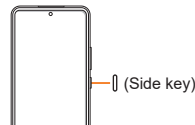

Turning the Power On

1. 1 Press and hold (Side key) for over 2 seconds