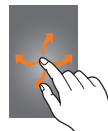

1. 2 Swipe the screen up and down, left and right to unlock the screen